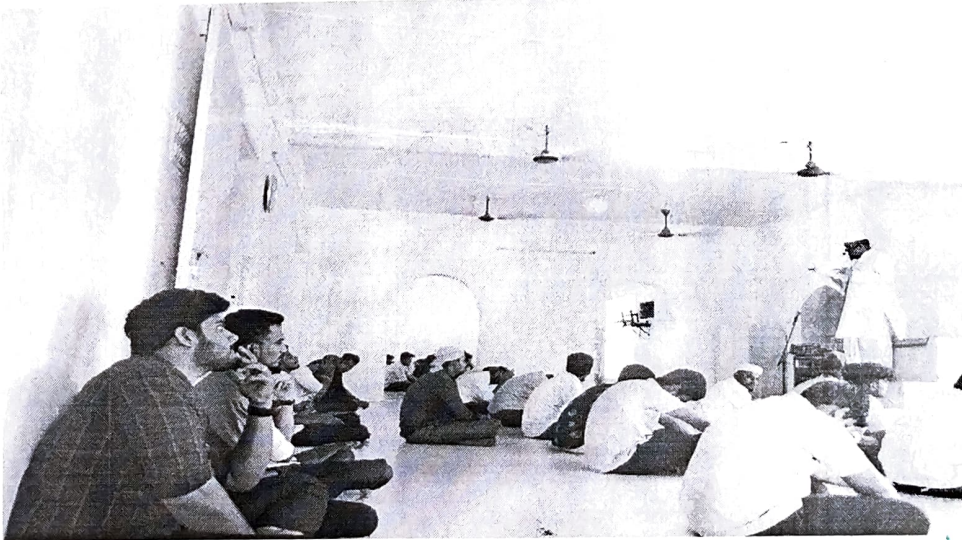

RAMZAN PRAYER

PRINCIPAL

PRINCIPAL
M.A.M. SCHOOL OF ENGINEERING
SIRUGANUR, TIRUCHIRAPPALLI-621 105