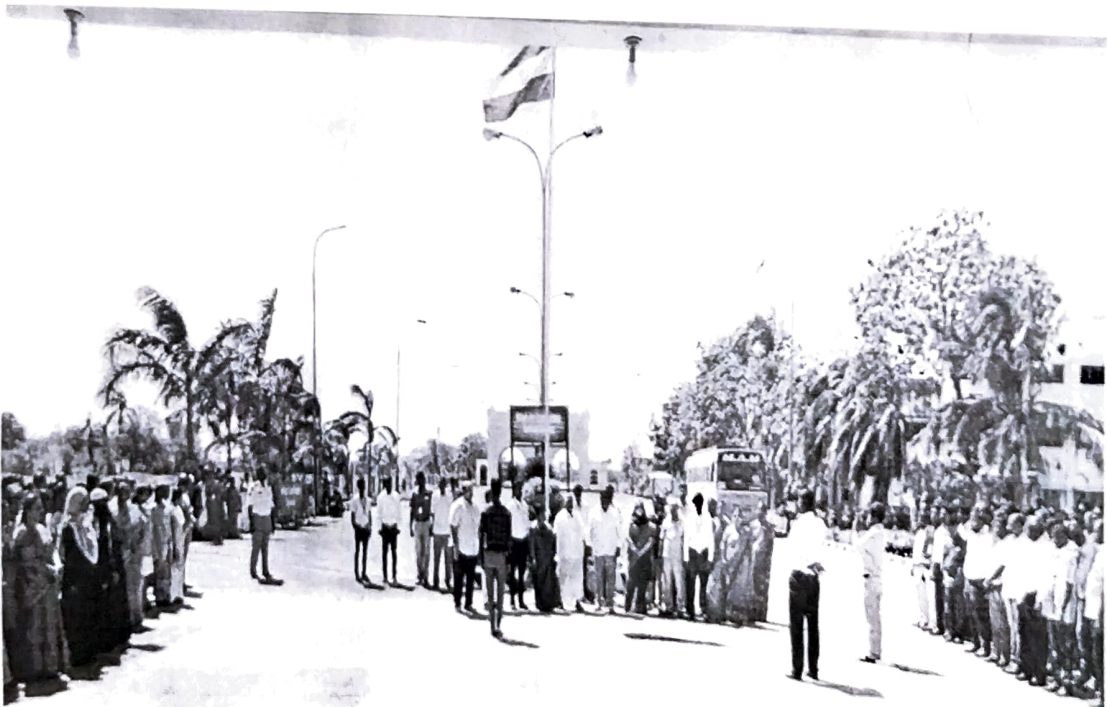

M.A.M. SCHOOL OF ENGINEERING

(ACCREDITED BY NAAC)

(Approved by AICTE, New Delhi and Affiliated to Anna University, Chennai)

SIRUGANUR, TRICHY - 621 105

www.mamse.in

INDEPENDENCE DAY CELEBRATIONS

PRINCIPAL
PRINCIPAL
M.A.M. SCHOOL OF ENGINEERING
SIRUGANUR, TRICHIRAPPALLI-621 105